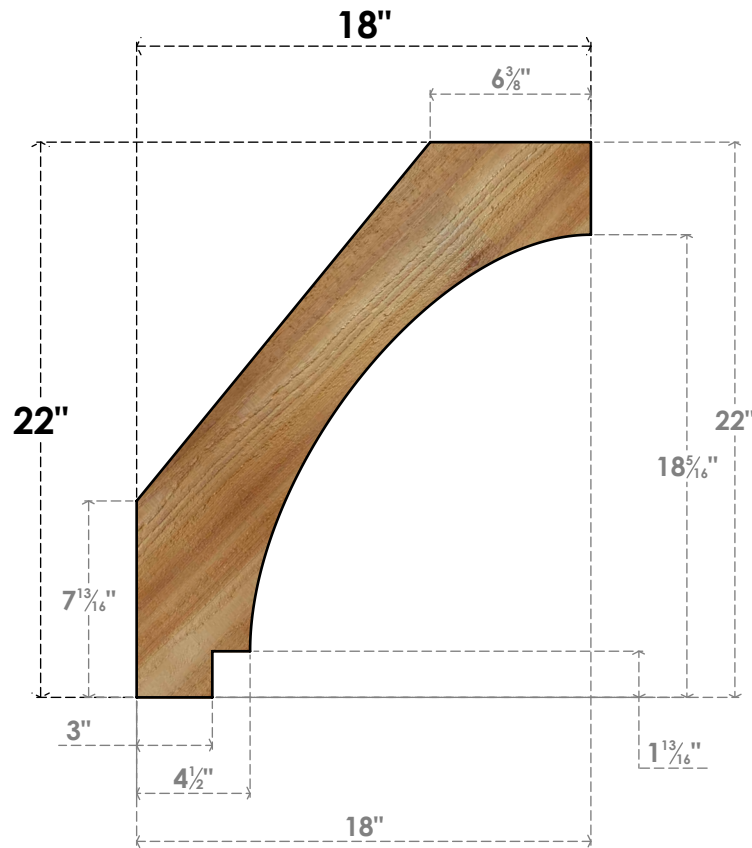

BRC06X18X22IMP00RWR

6"W X 18"D X 22"H IMPERIAL ROUGH SAWN BRACE, WESTERN RED CEDAR

SIDE

FRONT

EKENA MILLWORK
 2300 WEST MAIN ST.
 CLARKSVILLE, TX 75426
 TOLL FREE: 866-607-0453
 WWW.EKENAMILLWORK.COM

NOTES